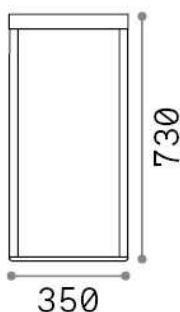

## Outdoor - Floor lamps

<b>Ean</b>	8021696282244
<b>Item</b>	IPOSTESI PT H73 BIANCO
<b>Installation</b>	Floor lamps
<b>Guarantee</b>	5 years
<b>Gross weight</b>	7.14 kg
<b>Volume</b>	0.104063 m <sup>3</sup>

## Source info

<b>Integrated source</b>	Integrated LED module
<b>Replaceable source</b>	No
<b>Power</b>	LED 16 W
<b>Emission</b>	Indirect
<b>Max consumption</b>	max 16,00 W
<b>Features LED</b>	LED SMD
<b>CCT LED</b>	3000 K
<b>Duration LED (t. 25°C)</b>	30000 h
<b>CRI</b>	> 80
<b>Light beam</b>	115°
<b>Light beam flux</b>	1800 lm
<b>Useful light flux</b>	1440 lm
<b>Photobiological risk</b>	EXEMPT
<b>Bulb included</b>	1 - E14 OLIVA 4W 3000K CRI80 SATIN